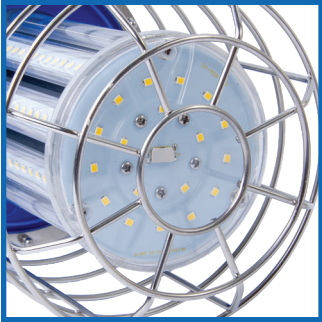

Additional LEDs on the bottom